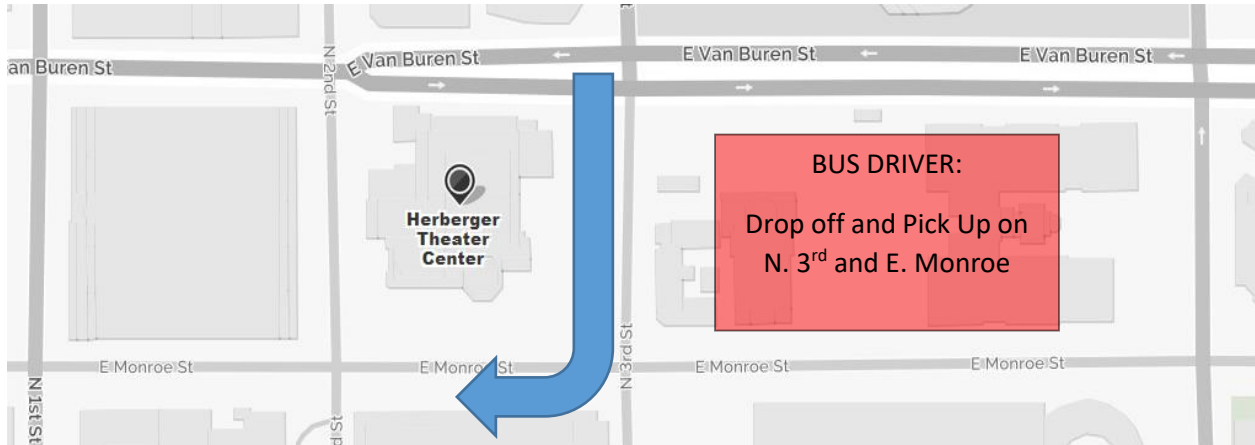

GIVE THIS TO YOUR BUS DRIVER

Take Us To The HERBERGER THEATER Please!

Teacher: Please circle your performance information for your Bus Driver:

9:30 am Performance Arrival Time: 9:00 am Pick-up Time: 10:30 am	10:30 am Performance Arrival Time: 10:00 am Pick-up Time: 11:30 am	11:30 am Performance Arrival Time: 11:00 am Pick-up Time: 12:30 pm
---	---	---

- Please pull up on N. 3rd or E. Monroe in front of the building to drop off students. Bus Greeters will be there to direct you.
- Please have students STAY ON the Bus until a Childsplay Ambassador comes on board to guide them.